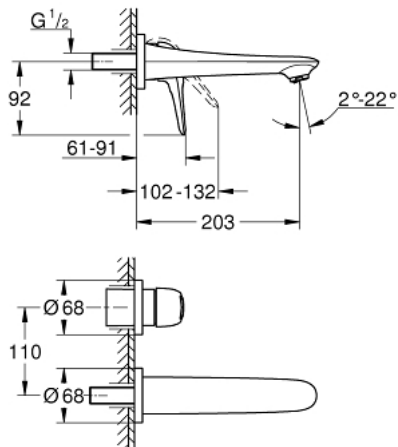

19 571 003 EUROSTYLE 2-HOLE BASIN MIXER M-SIZE

PRODUCT DESCRIPTION

- wall mounted
- without concealed body
- trim set for use with rough-in set 23 571 000 / 32 635 000
- metal rosette
- loop metal lever
- GROHE LongLife finish
- GROHE EcoJoy - less water, perfect flow
- maximum flow rate (at 3 bar): 5 l/min
- GROHE AquaGuide adjustable mousseur
- centre distance 110 mm
- projection 203 mm

19 571 003 **EUROSTYLE 2-HOLE BASIN MIXER**
M-SIZE

SPARE PARTS

1: Lever (Order-nr. 46941000)

2: Flow straightener (Order-nr. 46837000)

3: Extension (Order-nr. 46943000)*

* Optional accessories