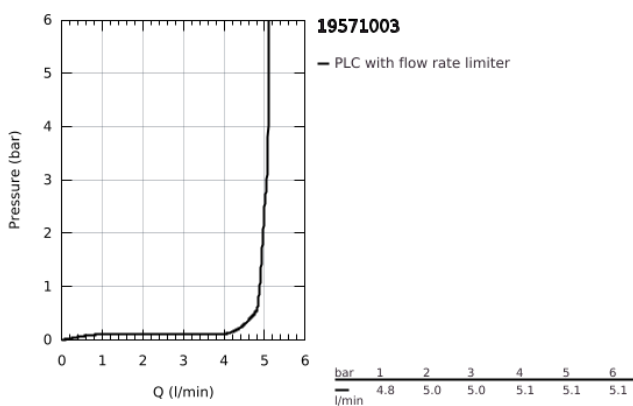

19 571 003 EUROSTYLE 2-HOLE BASIN MIXER M-SIZE

PRODUCT DESCRIPTION

- wall mounted
- without concealed body
- trim set for use with rough-in set 23 571 000 / 32 635 000
- metal rosette
- loop metal lever
- GROHE LongLife finish
- GROHE EcoJoy - less water, perfect flow
- maximum flow rate (at 3 bar): 5 l/min
- GROHE AquaGuide adjustable mousseur
- centre distance 110 mm
- projection 203 mm

19 571 003 **EUROSTYLE 2-HOLE BASIN MIXER**
M-SIZE

SPARE PARTS

1: Lever (Order-nr. 46941000)

2: Flow straightener (Order-nr. 46837000)

3: Extension (Order-nr. 46943000)*

* Optional accessories