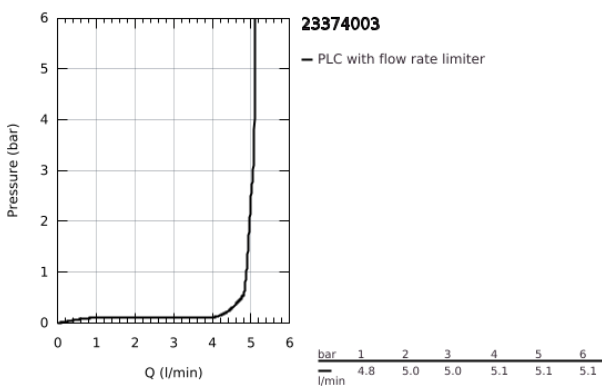

23 374 003 **EUROSTYLE SINGLE-LEVER BASIN MIXER 1/2"**  
**S-SIZE**

**PRODUCT DESCRIPTION**

- single hole installation
- loop metal lever
- GROHE SilkMove 35 mm ceramic cartridge
- EcoMode - cold water flow in mid-lever position saves energy
- adjustable flow rate limiter
- with temperature limiter
- GROHE LongLife finish
- GROHE EcoJoy - less water, perfect flow
- maximum flow rate (at 3 bar): 5 l/min
- GROHE FastFixation installation system
- pop-up waste set 1 1/4"
- flexible connection hoses

23 374 003 **EUROSTYLE SINGLE-LEVER BASIN MIXER 1/2"**  
**S-SIZE**

**SPARE PARTS**

- 1: Lever (Order-nr. 46939000)
  - 2: Cap (Order-nr. 46492000)
  - 3: Screw coupling (Order-nr. 46460000)
  - 4: Cartridge (Order-nr. 46863000)
  - 5: Pop-up rod (Order-nr. 46739000)
  - 6: Mousseur (Order-nr. 48159000)
  - 7: Shank mounting kit (Order-nr. 46671000)
  - 8: Waste set 1 1/4" (Order-nr. 28910000)
  - 8.1: Plug (Order-nr. 07182000)
  - 8.2: Eccentric rod (Order-nr. 07052000)
  - 9: Eccentric rod (Order-nr. 07341000)\*
  - 10: Socket Spanner (Order-nr. 19332000)\*
  - 11: Mounting wrench (Order-nr. 19017000)\*
- \* Optional accessories