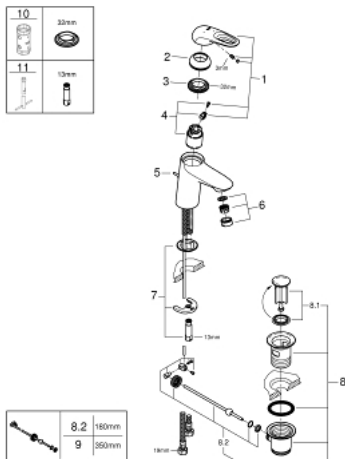

23 374 003 **EUROSTYLE SINGLE-LEVER BASIN MIXER 1/2"**  
**S-SIZE**

**PRODUCT DESCRIPTION**

- single hole installation
- loop metal lever
- GROHE SilkMove 35 mm ceramic cartridge
- EcoMode - cold water flow in mid-lever position saves energy
- adjustable flow rate limiter
- with temperature limiter
- GROHE LongLife finish
- GROHE EcoJoy - less water, perfect flow
- maximum flow rate (at 3 bar): 5 l/min
- GROHE FastFixation installation system
- pop-up waste set 1 1/4"
- flexible connection hoses

23 374 003 **EUROSTYLE SINGLE-LEVER BASIN MIXER 1/2"**  
**S-SIZE**

**SPARE PARTS**

- 1: Lever (Order-nr. 46939000)
  - 2: Cap (Order-nr. 46492000)
  - 3: Screw coupling (Order-nr. 46460000)
  - 4: Cartridge (Order-nr. 46863000)
  - 5: Pop-up rod (Order-nr. 46739000)
  - 6: Mousseur (Order-nr. 48159000)
  - 7: Shank mounting kit (Order-nr. 46671000)
  - 8: Waste set 1 1/4" (Order-nr. 28910000)
  - 8.1: Plug (Order-nr. 07182000)
  - 8.2: Eccentric rod (Order-nr. 07052000)
  - 9: Eccentric rod (Order-nr. 07341000)\*
  - 10: Socket Spanner (Order-nr. 19332000)\*
  - 11: Mounting wrench (Order-nr. 19017000)\*
- \* Optional accessories