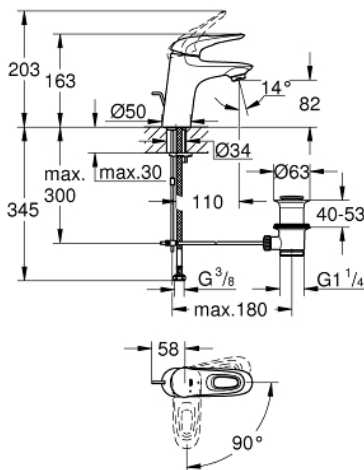

23 374 003 **EUROSTYLE SINGLE-LEVER BASIN MIXER 1/2"**  
**S-SIZE**

**PRODUCT DESCRIPTION**

- single hole installation
- loop metal lever
- GROHE SilkMove 35 mm ceramic cartridge
- EcoMode - cold water flow in mid-lever position saves energy
- adjustable flow rate limiter
- with temperature limiter
- GROHE LongLife finish
- GROHE EcoJoy - less water, perfect flow
- maximum flow rate (at 3 bar): 5 l/min
- GROHE FastFixation installation system
- pop-up waste set 1 1/4"
- flexible connection hoses

23 374 003 **EUROSTYLE SINGLE-LEVER BASIN MIXER 1/2"**  
**S-SIZE**

**SPARE PARTS**

- 1: Lever (Order-nr. 46939000)
  - 2: Cap (Order-nr. 46492000)
  - 3: Screw coupling (Order-nr. 46460000)
  - 4: Cartridge (Order-nr. 46863000)
  - 5: Pop-up rod (Order-nr. 46739000)
  - 6: Mousseur (Order-nr. 48159000)
  - 7: Shank mounting kit (Order-nr. 46671000)
  - 8: Waste set 1 1/4" (Order-nr. 28910000)
  - 8.1: Plug (Order-nr. 07182000)
  - 8.2: Eccentric rod (Order-nr. 07052000)
  - 9: Eccentric rod (Order-nr. 07341000)\*
  - 10: Socket Spanner (Order-nr. 19332000)\*
  - 11: Mounting wrench (Order-nr. 19017000)\*
- \* Optional accessories