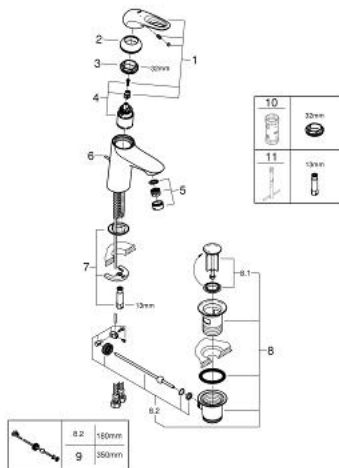

23 564 003 **EUROSTYLE SINGLE-LEVER BASIN MIXER 1/2"**
S-SIZE

PRODUCT DESCRIPTION

- single hole installation
- loop metal lever
- GROHE SilkMove 35 mm ceramic cartridge
- adjustable flow rate limiter
- with temperature limiter
- GROHE LongLife finish
- GROHE EcoJoy - less water, perfect flow
- maximum flow rate (at 3 bar): 5 l/min
- GROHE FastFixation installation system
- pop-up waste set 1 1/4"
- flexible connection hoses

23 564 003 **EUROSTYLE SINGLE-LEVER BASIN MIXER 1/2"**
S-SIZE

SPARE PARTS

- 1: Lever (Order-nr. 46938000)
 - 2: Cap (Order-nr. 46492000)
 - 3: Screw ring (Order-nr. 46815000)
 - 4: Cartridge (Order-nr. 46374000)
 - 5: Mousseur (Order-nr. 48159000)
 - 6: Pop-up rod (Order-nr. 46739000)
 - 7: Shank mounting kit (Order-nr. 46671000)
 - 8: Waste set 1 1/4" (Order-nr. 28910000)
 - 8.1: Plug (Order-nr. 07182000)
 - 8.2: Eccentric rod (Order-nr. 07052000)
 - 9: Eccentric rod (Order-nr. 07341000)*
 - 10: Socket Spanner (Order-nr. 19332000)*
 - 11: Mounting wrench (Order-nr. 19017000)*
- * Optional accessories