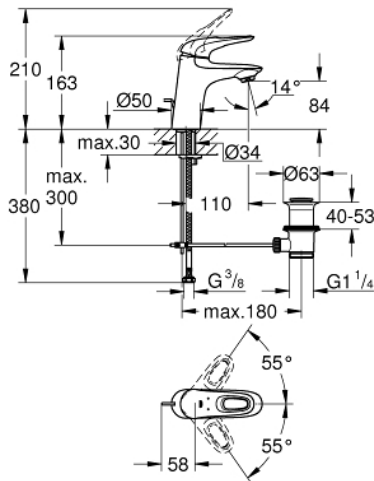

23 564 003 **EUROSTYLE SINGLE-LEVER BASIN MIXER 1/2"**
S-SIZE

PRODUCT DESCRIPTION

- single hole installation
- loop metal lever
- GROHE SilkMove 35 mm ceramic cartridge
- adjustable flow rate limiter
- with temperature limiter
- GROHE LongLife finish
- GROHE EcoJoy - less water, perfect flow
- maximum flow rate (at 3 bar): 5 l/min
- GROHE FastFixation installation system
- pop-up waste set 1 1/4"
- flexible connection hoses

23 564 003 **EUROSTYLE SINGLE-LEVER BASIN MIXER 1/2"**
S-SIZE

SPARE PARTS

- 1: Lever (Order-nr. 46938000)
 - 2: Cap (Order-nr. 46492000)
 - 3: Screw ring (Order-nr. 46815000)
 - 4: Cartridge (Order-nr. 46374000)
 - 5: Mousseur (Order-nr. 48159000)
 - 6: Pop-up rod (Order-nr. 46739000)
 - 7: Shank mounting kit (Order-nr. 46671000)
 - 8: Waste set 1 1/4" (Order-nr. 28910000)
 - 8.1: Plug (Order-nr. 07182000)
 - 8.2: Eccentric rod (Order-nr. 07052000)
 - 9: Eccentric rod (Order-nr. 07341000)*
 - 10: Socket Spanner (Order-nr. 19332000)*
 - 11: Mounting wrench (Order-nr. 19017000)*
- * Optional accessories