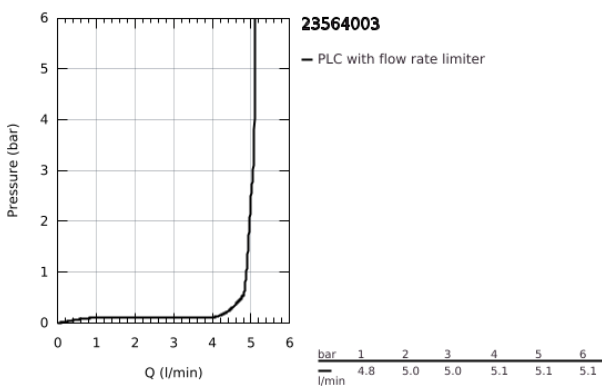

23 564 003 **EUROSTYLE SINGLE-LEVER BASIN MIXER 1/2"**
S-SIZE

PRODUCT DESCRIPTION

- single hole installation
- loop metal lever
- GROHE SilkMove 35 mm ceramic cartridge
- adjustable flow rate limiter
- with temperature limiter
- GROHE LongLife finish
- GROHE EcoJoy - less water, perfect flow
- maximum flow rate (at 3 bar): 5 l/min
- GROHE FastFixation installation system
- pop-up waste set 1 1/4"
- flexible connection hoses

23 564 003 **EUROSTYLE SINGLE-LEVER BASIN MIXER 1/2"**
S-SIZE

SPARE PARTS

- 1: Lever (Order-nr. 46938000)
 - 2: Cap (Order-nr. 46492000)
 - 3: Screw ring (Order-nr. 46815000)
 - 4: Cartridge (Order-nr. 46374000)
 - 5: Mousseur (Order-nr. 48159000)
 - 6: Pop-up rod (Order-nr. 46739000)
 - 7: Shank mounting kit (Order-nr. 46671000)
 - 8: Waste set 1 1/4" (Order-nr. 28910000)
 - 8.1: Plug (Order-nr. 07182000)
 - 8.2: Eccentric rod (Order-nr. 07052000)
 - 9: Eccentric rod (Order-nr. 07341000)*
 - 10: Socket Spanner (Order-nr. 19332000)*
 - 11: Mounting wrench (Order-nr. 19017000)*
- * Optional accessories