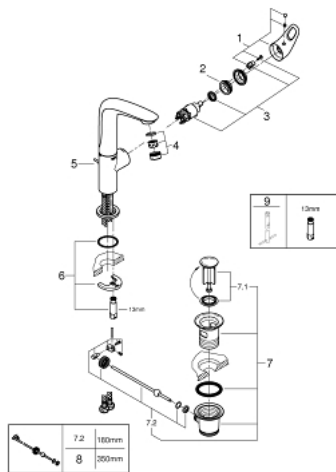

23 569 003 **EUROSTYLE SINGLE-LEVER BASIN MIXER 1/2"**
L-SIZE

PRODUCT DESCRIPTION

- single hole installation
- loop metal lever
- GROHE SilkMove 28 mm ceramic cartridge
- with temperature limiter
- GROHE LongLife finish
- GROHE EcoJoy - less water, perfect flow
- maximum flow rate (at 3 bar): 5 l/min
- GROHE FastFixation installation system
- swivel cast spout
- swivel area 360°
- pop-up waste set 1 1/4"
- flexible connection hoses

23 569 003 **EUROSTYLE SINGLE-LEVER BASIN MIXER 1/2"**
L-SIZE

SPARE PARTS

- 1: Lever (Order-nr. 46942000)
 - 2: Fitting ring (Order-nr. 46715000)
 - 3: Cartridge (Order-nr. 46580000)
 - 4: Mousseur (Order-nr. 48159000)
 - 5: Pop-up rod (Order-nr. 46739000)
 - 6: Shank mounting kit (Order-nr. 46671000)
 - 7: Waste set 1 1/4" (Order-nr. 28910000)
 - 7.1: Plug (Order-nr. 07182000)
 - 7.2: Eccentric rod (Order-nr. 07052000)
 - 8: Eccentric rod (Order-nr. 07341000)*
 - 9: Mounting wrench (Order-nr. 19017000)*
- * Optional accessories