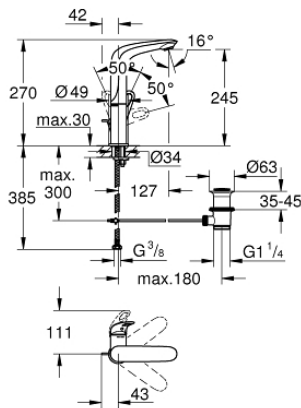

23 569 003 **EUROSTYLE SINGLE-LEVER BASIN MIXER 1/2"**
L-SIZE

PRODUCT DESCRIPTION

- single hole installation
- loop metal lever
- GROHE SilkMove 28 mm ceramic cartridge
- with temperature limiter
- GROHE LongLife finish
- GROHE EcoJoy - less water, perfect flow
- maximum flow rate (at 3 bar): 5 l/min
- GROHE FastFixation installation system
- swivel cast spout
- swivel area 360°
- pop-up waste set 1 1/4"
- flexible connection hoses

23 569 003 **EUROSTYLE SINGLE-LEVER BASIN MIXER 1/2"**
L-SIZE

SPARE PARTS

- 1: Lever (Order-nr. 46942000)
 - 2: Fitting ring (Order-nr. 46715000)
 - 3: Cartridge (Order-nr. 46580000)
 - 4: Mousseur (Order-nr. 48159000)
 - 5: Pop-up rod (Order-nr. 46739000)
 - 6: Shank mounting kit (Order-nr. 46671000)
 - 7: Waste set 1 1/4" (Order-nr. 28910000)
 - 7.1: Plug (Order-nr. 07182000)
 - 7.2: Eccentric rod (Order-nr. 07052000)
 - 8: Eccentric rod (Order-nr. 07341000)*
 - 9: Mounting wrench (Order-nr. 19017000)*
- * Optional accessories