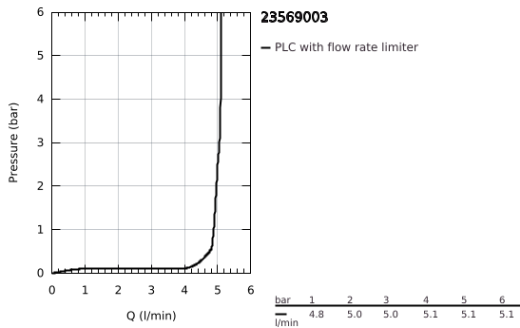

23 569 003 **EUROSTYLE SINGLE-LEVER BASIN MIXER 1/2"**
L-SIZE

PRODUCT DESCRIPTION

- single hole installation
- loop metal lever
- GROHE SilkMove 28 mm ceramic cartridge
- with temperature limiter
- GROHE LongLife finish
- GROHE EcoJoy - less water, perfect flow
- maximum flow rate (at 3 bar): 5 l/min
- GROHE FastFixation installation system
- swivel cast spout
- swivel area 360°
- pop-up waste set 1 1/4"
- flexible connection hoses

23 569 003 **EUROSTYLE SINGLE-LEVER BASIN MIXER 1/2"**
L-SIZE

SPARE PARTS

- 1: Lever (Order-nr. 46942000)
 - 2: Fitting ring (Order-nr. 46715000)
 - 3: Cartridge (Order-nr. 46580000)
 - 4: Mousseur (Order-nr. 48159000)
 - 5: Pop-up rod (Order-nr. 46739000)
 - 6: Shank mounting kit (Order-nr. 46671000)
 - 7: Waste set 1 1/4" (Order-nr. 28910000)
 - 7.1: Plug (Order-nr. 07182000)
 - 7.2: Eccentric rod (Order-nr. 07052000)
 - 8: Eccentric rod (Order-nr. 07341000)*
 - 9: Mounting wrench (Order-nr. 19017000)*
- * Optional accessories