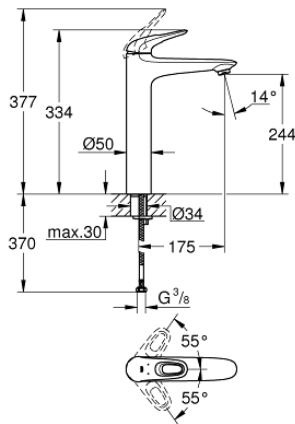

23 570 003 **EUROSTYLE SINGLE-LEVER BASIN MIXER 1/2"**
XL-SIZE

PRODUCT DESCRIPTION

- single hole installation
- loop metal lever
- for free-standing basins
- GROHE SilkMove 35 mm ceramic cartridge
- with temperature limiter
- GROHE LongLife finish
- GROHE EcoJoy - less water, perfect flow
- maximum flow rate (at 3 bar): 5 l/min
- GROHE FastFixation installation system
- smooth body
- flexible connection hoses

23 570 003 **EUROSTYLE SINGLE-LEVER BASIN MIXER 1/2"**
XL-SIZE

SPARE PARTS

- 1: Lever (Order-nr. 46938000)
 - 2: Cap (Order-nr. 46492000)
 - 3: Screw coupling (Order-nr. 46460000)
 - 4: Cartridge (Order-nr. 46374000)
 - 5: Flow straightener (Order-nr. 46837000)
 - 6: Shank mounting kit (Order-nr. 46671000)
 - 7: Socket Spanner (Order-nr. 19332000)*
 - 8: Mounting wrench (Order-nr. 19017000)*
- * Optional accessories