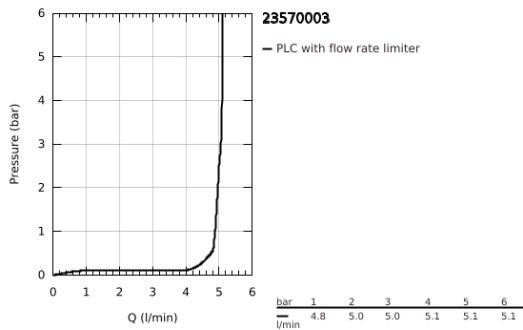

23 570 003 **EUROSTYLE SINGLE-LEVER BASIN MIXER 1/2"**
XL-SIZE

PRODUCT DESCRIPTION

- single hole installation
- loop metal lever
- for free-standing basins
- GROHE SilkMove 35 mm ceramic cartridge
- with temperature limiter
- GROHE LongLife finish
- GROHE EcoJoy - less water, perfect flow
- maximum flow rate (at 3 bar): 5 l/min
- GROHE FastFixation installation system
- smooth body
- flexible connection hoses

23 570 003 **EUROSTYLE SINGLE-LEVER BASIN MIXER 1/2"**
XL-SIZE

SPARE PARTS

- 1: Lever (Order-nr. 46938000)
 - 2: Cap (Order-nr. 46492000)
 - 3: Screw coupling (Order-nr. 46460000)
 - 4: Cartridge (Order-nr. 46374000)
 - 5: Flow straightener (Order-nr. 46837000)
 - 6: Shank mounting kit (Order-nr. 46671000)
 - 7: Socket Spanner (Order-nr. 19332000)*
 - 8: Mounting wrench (Order-nr. 19017000)*
- * Optional accessories