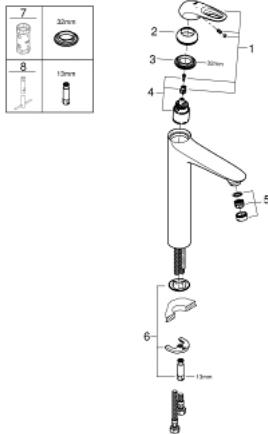

23 570 003 **EUROSTYLE SINGLE-LEVER BASIN MIXER 1/2"**
XL-SIZE

PRODUCT DESCRIPTION

- single hole installation
- loop metal lever
- for free-standing basins
- GROHE SilkMove 35 mm ceramic cartridge
- with temperature limiter
- GROHE LongLife finish
- GROHE EcoJoy - less water, perfect flow
- maximum flow rate (at 3 bar): 5 l/min
- GROHE FastFixation installation system
- smooth body
- flexible connection hoses

23 570 003 **EUROSTYLE SINGLE-LEVER BASIN MIXER 1/2"**
XL-SIZE

SPARE PARTS

- 1: Lever (Order-nr. 46938000)
 - 2: Cap (Order-nr. 46492000)
 - 3: Screw coupling (Order-nr. 46460000)
 - 4: Cartridge (Order-nr. 46374000)
 - 5: Flow straightener (Order-nr. 46837000)
 - 6: Shank mounting kit (Order-nr. 46671000)
 - 7: Socket Spanner (Order-nr. 19332000)*
 - 8: Mounting wrench (Order-nr. 19017000)*
- * Optional accessories