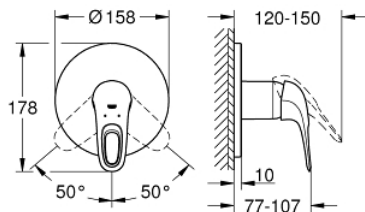

24 048 003 EUROSTYLE SINGLE-LEVER SHOWER MIXER

PRODUCT DESCRIPTION

- trim set for GROHE Rapido SmartBox (35 600/35 604)
- GROHE SilkMove 46 mm ceramic cartridge
- GROHE LongLife finish
- GROHE FastFixation escutcheon with covered shaft sealing and covered fixing
- metal escutcheon, retroactively 6° adjustable
- metal lever
- without roughing-in set 35 600/35 604 (please order separately)
- outlet B or C = 30 l/min

24 048 003 EUROSTYLE SINGLE-LEVER SHOWER MIXER

SPARE PARTS

- 1: Lever (Order-nr. 46940000)
 - 2: Escutcheon (Order-nr. 48428000)
 - 3: Mounting plate (Order-nr. 48439000)
 - 4: Cap (Order-nr. 02693000)
 - 5: Cartridge (Order-nr. 46048000)
 - 6: Seal (Order-nr. 48360000)
 - 7: Temperature limiter (Order-nr. 46308000)*
 - 8: Universal extension set single-lever mixers, 25 mm (Order-nr. 14056000)*
 - 9: Universal extension set single-lever mixers, 50 mm (Order-nr. 14057000)*
- * Optional accessories