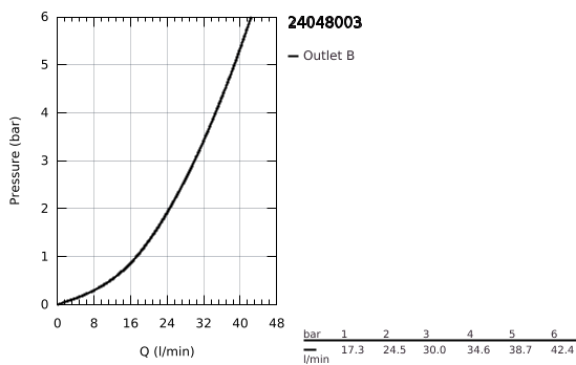

24 048 003 EUROSTYLE SINGLE-LEVER SHOWER MIXER

PRODUCT DESCRIPTION

- trim set for GROHE Rapido SmartBox (35 600/35 604)
- GROHE SilkMove 46 mm ceramic cartridge
- GROHE LongLife finish
- GROHE FastFixation escutcheon with covered shaft sealing and covered fixing
- metal escutcheon, retroactively 6° adjustable
- metal lever
- without roughing-in set 35 600/35 604 (please order separately)
- outlet B or C = 30 l/min

24 048 003 EUROSTYLE SINGLE-LEVER SHOWER MIXER

SPARE PARTS

- 1: Lever (Order-nr. 46940000)
 - 2: Escutcheon (Order-nr. 48428000)
 - 3: Mounting plate (Order-nr. 48439000)
 - 4: Cap (Order-nr. 02693000)
 - 5: Cartridge (Order-nr. 46048000)
 - 6: Seal (Order-nr. 48360000)
 - 7: Temperature limiter (Order-nr. 46308000)*
 - 8: Universal extension set single-lever mixers, 25 mm (Order-nr. 14056000)*
 - 9: Universal extension set single-lever mixers, 50 mm (Order-nr. 14057000)*
- * Optional accessories