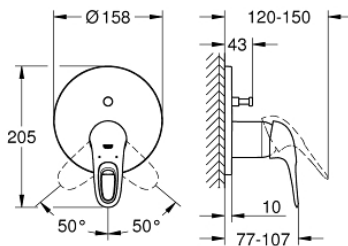

24 049 003 EUROSTYLE SINGLE-LEVER MIXER WITH 2-WAY DIVERTER

PRODUCT DESCRIPTION

- trim set for GROHE Rapido SmartBox (35 600/35 604)
- GROHE SilkMove 46 mm ceramic cartridge
- GROHE LongLife finish
- GROHE FastFixation escutcheon with covered shaft sealing and covered fixing
- metal escutcheon, retroactively 6° adjustable
- metal lever
- automatic 2-way diverter
- without roughing-in set 35 600/35 604 (please order separately)
- outlet B = 27 l/min, outlet C = 27 l/min

24 049 003 EUROSTYLE SINGLE-LEVER MIXER WITH 2-WAY DIVERTER

SPARE PARTS

- 1: Lever (Order-nr. 46940000)
- 2: Escutcheon (Order-nr. 48429000)
- 3: Mounting plate (Order-nr. 48440000)
- 4: Cap (Order-nr. 02693000)
- 5: Diverter (Order-nr. 48442000)
- 6: Cartridge (Order-nr. 46048000)
- 7: Non-return valve (Order-nr. 49085000)
- 8: Seal (Order-nr. 48360000)
- 9: Temperature limiter (Order-nr. 46308000)*
- 10: Backflow protection combination (Order-nr. 14055000)*
- 11: Universal extension set single-lever mixers, 25 mm (Order-nr. 14056000)*
- 12: Diverter (Order-nr. 48444000)*
- 13: Universal extension set single-lever mixers, 50 mm (Order-nr. 14057000)*
- 14: Diverter (Order-nr. 48445000)*
- * Optional accessories