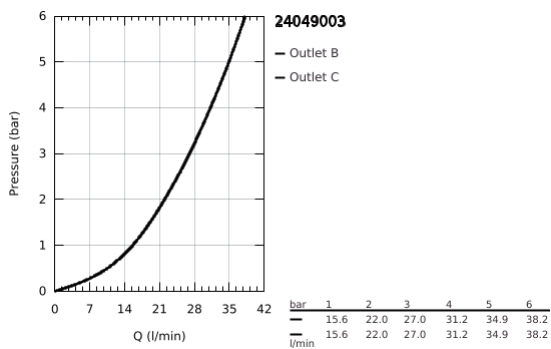

24 049 003 EUROSTYLE SINGLE-LEVER MIXER WITH 2-WAY DIVERTER

PRODUCT DESCRIPTION

- trim set for GROHE Rapido SmartBox (35 600/35 604)
- GROHE SilkMove 46 mm ceramic cartridge
- GROHE LongLife finish
- GROHE FastFixation escutcheon with covered shaft sealing and covered fixing
- metal escutcheon, retroactively 6° adjustable
- metal lever
- automatic 2-way diverter
- without roughing-in set 35 600/35 604 (please order separately)
- outlet B = 27 l/min, outlet C = 27 l/min

24 049 003 EUROSTYLE SINGLE-LEVER MIXER WITH 2-WAY DIVERTER

SPARE PARTS

- 1: Lever (Order-nr. 46940000)
- 2: Escutcheon (Order-nr. 48429000)
- 3: Mounting plate (Order-nr. 48440000)
- 4: Cap (Order-nr. 02693000)
- 5: Diverter (Order-nr. 48442000)
- 6: Cartridge (Order-nr. 46048000)
- 7: Non-return valve (Order-nr. 49085000)
- 8: Seal (Order-nr. 48360000)
- 9: Temperature limiter (Order-nr. 46308000)*
- 10: Backflow protection combination (Order-nr. 14055000)*
- 11: Universal extension set single-lever mixers, 25 mm (Order-nr. 14056000)*
- 12: Diverter (Order-nr. 48444000)*
- 13: Universal extension set single-lever mixers, 50 mm (Order-nr. 14057000)*
- 14: Diverter (Order-nr. 48445000)*
- * Optional accessories