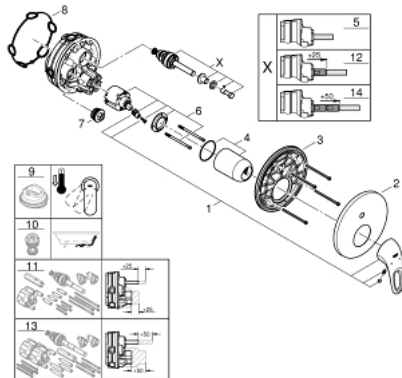

24 049 003 EUROSTYLE SINGLE-LEVER MIXER WITH 2-WAY DIVERTER

PRODUCT DESCRIPTION

- trim set for GROHE Rapido SmartBox (35 600/35 604)
- GROHE SilkMove 46 mm ceramic cartridge
- GROHE LongLife finish
- GROHE FastFixation escutcheon with covered shaft sealing and covered fixing
- metal escutcheon, retroactively 6° adjustable
- metal lever
- automatic 2-way diverter
- without roughing-in set 35 600/35 604 (please order separately)
- outlet B = 27 l/min, outlet C = 27 l/min

24 049 003 EUROSTYLE SINGLE-LEVER MIXER WITH 2-WAY DIVERTER

SPARE PARTS

- 1: Lever (Order-nr. 46940000)
- 2: Escutcheon (Order-nr. 48429000)
- 3: Mounting plate (Order-nr. 48440000)
- 4: Cap (Order-nr. 02693000)
- 5: Diverter (Order-nr. 48442000)
- 6: Cartridge (Order-nr. 46048000)
- 7: Non-return valve (Order-nr. 49085000)
- 8: Seal (Order-nr. 48360000)
- 9: Temperature limiter (Order-nr. 46308000)*
- 10: Backflow protection combination (Order-nr. 14055000)*
- 11: Universal extension set single-lever mixers, 25 mm (Order-nr. 14056000)*
- 12: Diverter (Order-nr. 48444000)*
- 13: Universal extension set single-lever mixers, 50 mm (Order-nr. 14057000)*
- 14: Diverter (Order-nr. 48445000)*
- * Optional accessories