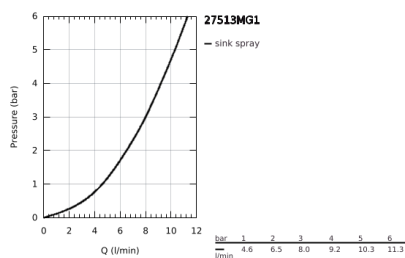

27 513 MG1 TEMPESTA-F TRIGGER SPRAY 30 WALL HOLDER SET 1 SPRAY

PRODUCT DESCRIPTION

- consisting of:
- hand shower with trigger control
- maximum flow rate (at 3 bar): 8 l/min
- wall shower holder
- Silverflex Long-Life shower hose 1250 mm
- GROHE EcoJoy - less water, perfect flow
- GROHE LongLife finish
- GROHE SpeedClean - effortless limescale removal
- Inner WaterGuide - inner insulation for surface protection
- TwistStop - to prevent hose from twisting
- Please refer to local norms regarding installation.