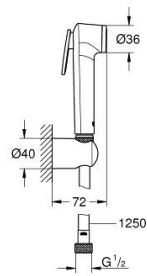

27 513 MG1 TEMPESTA-F TRIGGER SPRAY 30 WALL HOLDER SET 1 SPRAY

PRODUCT DESCRIPTION

- consisting of:
- hand shower with trigger control
- maximum flow rate (at 3 bar): 8 l/min
- wall shower holder
- Silverflex Long-Life shower hose 1250 mm
- GROHE EcoJoy - less water, perfect flow
- GROHE LongLife finish
- GROHE SpeedClean - effortless limescale removal
- Inner WaterGuide - inner insulation for surface protection
- TwistStop - to prevent hose from twisting
- Please refer to local norms regarding installation.

27 513 MG1 TEMPESTA-F TRIGGER SPRAY 30 WALL HOLDER SET 1 SPRAY

SPARE PARTS

1: Dirt strainer (Order-nr. 0700200M)

2: Non-return valve (Order-nr. 14165MGM)*

* Optional accessories