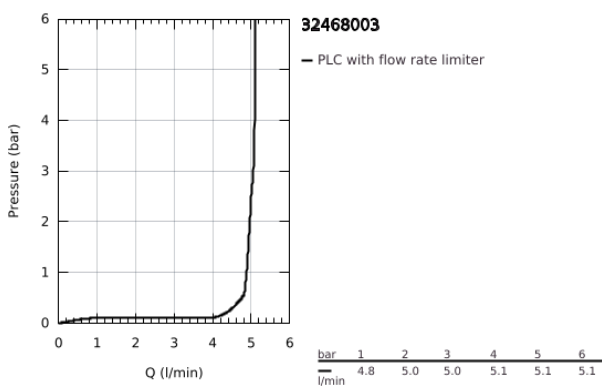

32 468 003 **EUROSTYLE SINGLE-LEVER BASIN MIXER 1/2"**  
**S-SIZE**

**PRODUCT DESCRIPTION**

- single hole installation
- loop metal lever
- GROHE SilkMove 35 mm ceramic cartridge
- adjustable flow rate limiter
- with temperature limiter
- GROHE LongLife finish
- GROHE EcoJoy - less water, perfect flow
- maximum flow rate (at 3 bar): 5 l/min
- GROHE FastFixation installation system
- smooth body
- flexible connection hoses

32 468 003 **EUROSTYLE SINGLE-LEVER BASIN MIXER 1/2"**  
**S-SIZE**

**SPARE PARTS**

- 1: Lever (Order-nr. 46938000)
  - 2: Cap (Order-nr. 46492000)
  - 3: Screw coupling (Order-nr. 46460000)
  - 4: Cartridge (Order-nr. 46374000)
  - 5: Mousseur (Order-nr. 48159000)
  - 6: Shank mounting kit (Order-nr. 46671000)
  - 7: Socket Spanner (Order-nr. 19332000)\*
  - 8: Mounting wrench (Order-nr. 19017000)\*
- \* Optional accessories