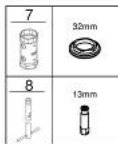

32 468 003 **EUROSTYLE SINGLE-LEVER BASIN MIXER 1/2"**  
**S-SIZE**

**PRODUCT DESCRIPTION**

- single hole installation
- loop metal lever
- GROHE SilkMove 35 mm ceramic cartridge
- adjustable flow rate limiter
- with temperature limiter
- GROHE LongLife finish
- GROHE EcoJoy - less water, perfect flow
- maximum flow rate (at 3 bar): 5 l/min
- GROHE FastFixation installation system
- smooth body
- flexible connection hoses

32 468 003 **EUROSTYLE SINGLE-LEVER BASIN MIXER 1/2"**  
**S-SIZE**

**SPARE PARTS**

- 1: Lever (Order-nr. 46938000)
  - 2: Cap (Order-nr. 46492000)
  - 3: Screw coupling (Order-nr. 46460000)
  - 4: Cartridge (Order-nr. 46374000)
  - 5: Mousseur (Order-nr. 48159000)
  - 6: Shank mounting kit (Order-nr. 46671000)
  - 7: Socket Spanner (Order-nr. 19332000)\*
  - 8: Mounting wrench (Order-nr. 19017000)\*
- \* Optional accessories