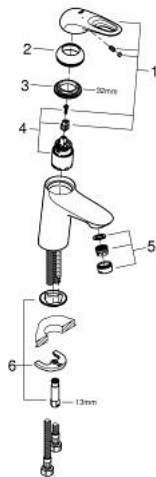

32 468 003 **EUROSTYLE SINGLE-LEVER BASIN MIXER 1/2"**  
**S-SIZE**

**PRODUCT DESCRIPTION**

- single hole installation
- loop metal lever
- GROHE SilkMove 35 mm ceramic cartridge
- adjustable flow rate limiter
- with temperature limiter
- GROHE LongLife finish
- GROHE EcoJoy - less water, perfect flow
- maximum flow rate (at 3 bar): 5 l/min
- GROHE FastFixation installation system
- smooth body
- flexible connection hoses

32 468 003 **EUROSTYLE SINGLE-LEVER BASIN MIXER 1/2"**  
**S-SIZE**

**SPARE PARTS**

- 1: Lever (Order-nr. 46938000)
  - 2: Cap (Order-nr. 46492000)
  - 3: Screw coupling (Order-nr. 46460000)
  - 4: Cartridge (Order-nr. 46374000)
  - 5: Mousseur (Order-nr. 48159000)
  - 6: Shank mounting kit (Order-nr. 46671000)
  - 7: Socket Spanner (Order-nr. 19332000)\*
  - 8: Mounting wrench (Order-nr. 19017000)\*
- \* Optional accessories