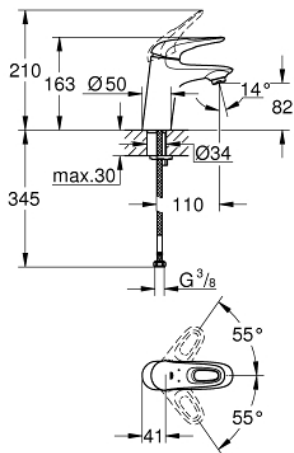

32 468 003 **EUROSTYLE SINGLE-LEVER BASIN MIXER 1/2"**  
**S-SIZE**

**PRODUCT DESCRIPTION**

- single hole installation
- loop metal lever
- GROHE SilkMove 35 mm ceramic cartridge
- adjustable flow rate limiter
- with temperature limiter
- GROHE LongLife finish
- GROHE EcoJoy - less water, perfect flow
- maximum flow rate (at 3 bar): 5 l/min
- GROHE FastFixation installation system
- smooth body
- flexible connection hoses

32 468 003 **EUROSTYLE SINGLE-LEVER BASIN MIXER 1/2"**  
**S-SIZE**

**SPARE PARTS**

- 1: Lever (Order-nr. 46938000)
  - 2: Cap (Order-nr. 46492000)
  - 3: Screw coupling (Order-nr. 46460000)
  - 4: Cartridge (Order-nr. 46374000)
  - 5: Mousseur (Order-nr. 48159000)
  - 6: Shank mounting kit (Order-nr. 46671000)
  - 7: Socket Spanner (Order-nr. 19332000)\*
  - 8: Mounting wrench (Order-nr. 19017000)\*
- \* Optional accessories