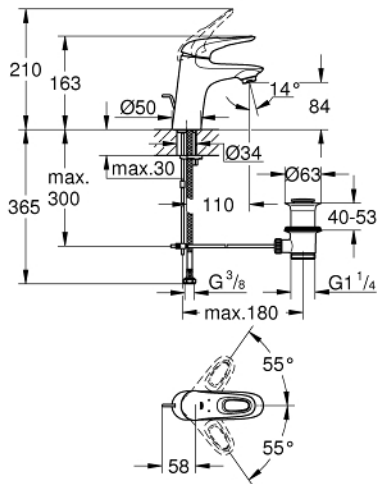

33 558 003 **EUROSTYLE SINGLE-LEVER BASIN MIXER 1/2"**  
**S-SIZE**

**PRODUCT DESCRIPTION**

- single hole installation
- loop metal lever
- GROHE SilkMove 35 mm ceramic cartridge
- adjustable flow rate limiter
- with temperature limiter
- GROHE LongLife finish
- GROHE EcoJoy - less water, perfect flow
- maximum flow rate (at 3 bar): 5 l/min
- GROHE FastFixation installation system
- pop-up waste set 1 1/4"
- flexible connection hoses

33 558 003 **EUROSTYLE SINGLE-LEVER BASIN MIXER 1/2"**  
**S-SIZE**

**SPARE PARTS**

- 1: Lever (Order-nr. 46938000)
  - 2: Cap (Order-nr. 46492000)
  - 3: Screw coupling (Order-nr. 46460000)
  - 4: Cartridge (Order-nr. 46374000)
  - 5: Pop-up rod (Order-nr. 46739000)
  - 6: Mousseur (Order-nr. 48159000)
  - 7: Shank mounting kit (Order-nr. 46671000)
  - 8: Waste set 1 1/4" (Order-nr. 28910000)
  - 8.1: Plug (Order-nr. 07182000)
  - 8.2: Eccentric rod (Order-nr. 07052000)
  - 9: Eccentric rod (Order-nr. 07341000)\*
  - 10: Socket Spanner (Order-nr. 19332000)\*
  - 11: Mounting wrench (Order-nr. 19017000)\*
- \* Optional accessories