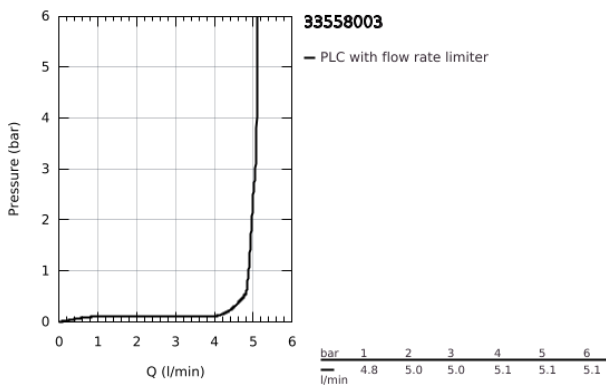

33 558 003 **EUROSTYLE SINGLE-LEVER BASIN MIXER 1/2"**  
**S-SIZE**

**PRODUCT DESCRIPTION**

- single hole installation
- loop metal lever
- GROHE SilkMove 35 mm ceramic cartridge
- adjustable flow rate limiter
- with temperature limiter
- GROHE LongLife finish
- GROHE EcoJoy - less water, perfect flow
- maximum flow rate (at 3 bar): 5 l/min
- GROHE FastFixation installation system
- pop-up waste set 1 1/4"
- flexible connection hoses

33 558 003 **EUROSTYLE SINGLE-LEVER BASIN MIXER 1/2"**  
**S-SIZE**

**SPARE PARTS**

- 1: Lever (Order-nr. 46938000)
  - 2: Cap (Order-nr. 46492000)
  - 3: Screw coupling (Order-nr. 46460000)
  - 4: Cartridge (Order-nr. 46374000)
  - 5: Pop-up rod (Order-nr. 46739000)
  - 6: Mousseur (Order-nr. 48159000)
  - 7: Shank mounting kit (Order-nr. 46671000)
  - 8: Waste set 1 1/4" (Order-nr. 28910000)
  - 8.1: Plug (Order-nr. 07182000)
  - 8.2: Eccentric rod (Order-nr. 07052000)
  - 9: Eccentric rod (Order-nr. 07341000)\*
  - 10: Socket Spanner (Order-nr. 19332000)\*
  - 11: Mounting wrench (Order-nr. 19017000)\*
- \* Optional accessories