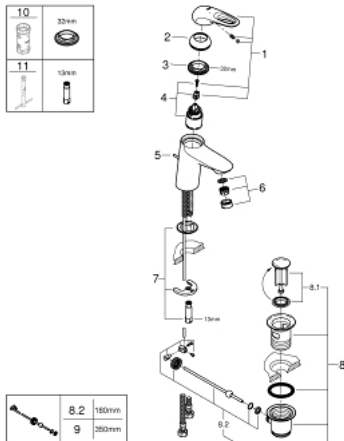

33 558 003 **EUROSTYLE SINGLE-LEVER BASIN MIXER 1/2"**  
**S-SIZE**

**PRODUCT DESCRIPTION**

- single hole installation
- loop metal lever
- GROHE SilkMove 35 mm ceramic cartridge
- adjustable flow rate limiter
- with temperature limiter
- GROHE LongLife finish
- GROHE EcoJoy - less water, perfect flow
- maximum flow rate (at 3 bar): 5 l/min
- GROHE FastFixation installation system
- pop-up waste set 1 1/4"
- flexible connection hoses

33 558 003 **EUROSTYLE SINGLE-LEVER BASIN MIXER 1/2"**  
**S-SIZE**

**SPARE PARTS**

- 1: Lever (Order-nr. 46938000)
  - 2: Cap (Order-nr. 46492000)
  - 3: Screw coupling (Order-nr. 46460000)
  - 4: Cartridge (Order-nr. 46374000)
  - 5: Pop-up rod (Order-nr. 46739000)
  - 6: Mousseur (Order-nr. 48159000)
  - 7: Shank mounting kit (Order-nr. 46671000)
  - 8: Waste set 1 1/4" (Order-nr. 28910000)
  - 8.1: Plug (Order-nr. 07182000)
  - 8.2: Eccentric rod (Order-nr. 07052000)
  - 9: Eccentric rod (Order-nr. 07341000)\*
  - 10: Socket Spanner (Order-nr. 19332000)\*
  - 11: Mounting wrench (Order-nr. 19017000)\*
- \* Optional accessories