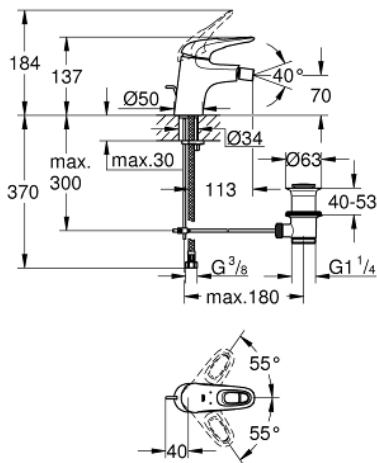

33 565 003 **EUROSTYLE SINGLE-LEVER BIDET MIXER 1/2"**  
**S-SIZE**

**PRODUCT DESCRIPTION**

- single hole installation
- loop metal lever
- GROHE SilkMove 35 mm ceramic cartridge
- adjustable flow rate limiter
- with temperature limiter
- GROHE LongLife finish
- GROHE EcoJoy - less water, perfect flow
- maximum flow rate (at 3 bar): 5 l/min
- GROHE FastFixation installation system
- with ball joint
- pop-up waste set 1 1/4"
- flexible connection hoses

33 565 003 **EUROSTYLE SINGLE-LEVER BIDET MIXER 1/2"**  
**S-SIZE**

**SPARE PARTS**

- 1: Lever (Order-nr. 46938000)
  - 2: Cap (Order-nr. 46492000)
  - 3: Screw coupling (Order-nr. 46460000)
  - 4: Cartridge (Order-nr. 46374000)
  - 5: Pop-up rod (Order-nr. 46739000)
  - 6: Mousseur (Order-nr. 13998000)
  - 7: Shank mounting kit (Order-nr. 46671000)
  - 8: Waste set 1 1/4" (Order-nr. 28910000)
  - 8.1: Plug (Order-nr. 07182000)
  - 8.2: Eccentric rod (Order-nr. 07052000)
  - 9: Eccentric rod (Order-nr. 07341000)\*
  - 10: Socket Spanner (Order-nr. 19332000)\*
  - 11: Mounting wrench (Order-nr. 19017000)\*
- \* Optional accessories