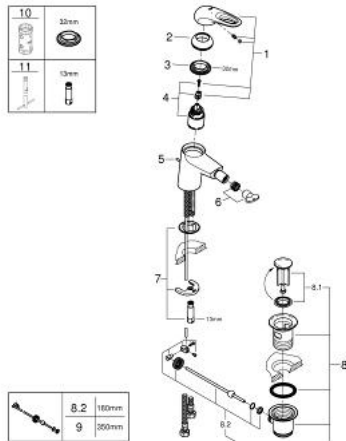

33 565 003 **EUROSTYLE SINGLE-LEVER BIDET MIXER 1/2"**  
**S-SIZE**

**PRODUCT DESCRIPTION**

- single hole installation
- loop metal lever
- GROHE SilkMove 35 mm ceramic cartridge
- adjustable flow rate limiter
- with temperature limiter
- GROHE LongLife finish
- GROHE EcoJoy - less water, perfect flow
- maximum flow rate (at 3 bar): 5 l/min
- GROHE FastFixation installation system
- with ball joint
- pop-up waste set 1 1/4"
- flexible connection hoses

33 565 003 **EUROSTYLE SINGLE-LEVER BIDET MIXER 1/2"**  
**S-SIZE**

**SPARE PARTS**

- 1: Lever (Order-nr. 46938000)
  - 2: Cap (Order-nr. 46492000)
  - 3: Screw coupling (Order-nr. 46460000)
  - 4: Cartridge (Order-nr. 46374000)
  - 5: Pop-up rod (Order-nr. 46739000)
  - 6: Mousseur (Order-nr. 13998000)
  - 7: Shank mounting kit (Order-nr. 46671000)
  - 8: Waste set 1 1/4" (Order-nr. 28910000)
  - 8.1: Plug (Order-nr. 07182000)
  - 8.2: Eccentric rod (Order-nr. 07052000)
  - 9: Eccentric rod (Order-nr. 07341000)\*
  - 10: Socket Spanner (Order-nr. 19332000)\*
  - 11: Mounting wrench (Order-nr. 19017000)\*
- \* Optional accessories