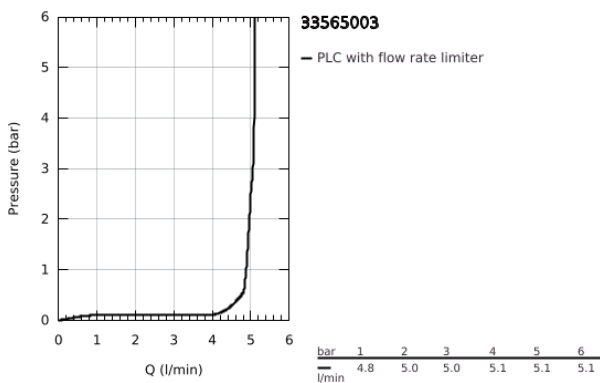

33 565 003 **EUROSTYLE SINGLE-LEVER BIDET MIXER 1/2"**  
**S-SIZE**

**PRODUCT DESCRIPTION**

- single hole installation
- loop metal lever
- GROHE SilkMove 35 mm ceramic cartridge
- adjustable flow rate limiter
- with temperature limiter
- GROHE LongLife finish
- GROHE EcoJoy - less water, perfect flow
- maximum flow rate (at 3 bar): 5 l/min
- GROHE FastFixation installation system
- with ball joint
- pop-up waste set 1 1/4"
- flexible connection hoses

33 565 003 **EUROSTYLE SINGLE-LEVER BIDET MIXER 1/2"**  
**S-SIZE**

**SPARE PARTS**

- 1: Lever (Order-nr. 46938000)
  - 2: Cap (Order-nr. 46492000)
  - 3: Screw coupling (Order-nr. 46460000)
  - 4: Cartridge (Order-nr. 46374000)
  - 5: Pop-up rod (Order-nr. 46739000)
  - 6: Mousseur (Order-nr. 13998000)
  - 7: Shank mounting kit (Order-nr. 46671000)
  - 8: Waste set 1 1/4" (Order-nr. 28910000)
  - 8.1: Plug (Order-nr. 07182000)
  - 8.2: Eccentric rod (Order-nr. 07052000)
  - 9: Eccentric rod (Order-nr. 07341000)\*
  - 10: Socket Spanner (Order-nr. 19332000)\*
  - 11: Mounting wrench (Order-nr. 19017000)\*
- \* Optional accessories