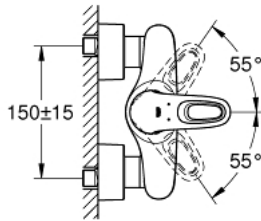

33 590 003 **EUROSTYLE SINGLE-LEVER SHOWER MIXER 1/2"**

PRODUCT DESCRIPTION

- wall mounted
- loop metal lever
- GROHE SilkMove 35 mm ceramic cartridge
- with temperature limiter
- GROHE LongLife finish
- adjustable flow rate limiter
- shower outlet 1/2" with integrated non-return valve
- covered S-unions
- metal wall escutcheons
- protected against backflow

33 590 003 EUROSTYLE SINGLE-LEVER SHOWER MIXER 1/2"

SPARE PARTS

- 1: Lever (Order-nr. 46940000)
 - 2: Cap (Order-nr. 46436000)
 - 3: Screw coupling (Order-nr. 46460000)
 - 4: Cartridge (Order-nr. 46374000)
 - 5: Non-return valve (Order-nr. 48276000)
 - 6: Screw connection 1/2" (Order-nr. 45044000)
 - 7: S-union (Order-nr. 12693000)
 - 8: Special spanner (Order-nr. 19377000)*
 - 9: Extension set 1/2", 30 mm (Order-nr. 46238000)*
- * Optional accessories