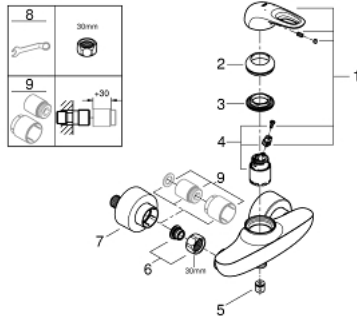

33 590 003 **EUROSTYLE SINGLE-LEVER SHOWER MIXER 1/2"**

PRODUCT DESCRIPTION

- wall mounted
- loop metal lever
- GROHE SilkMove 35 mm ceramic cartridge
- with temperature limiter
- GROHE LongLife finish
- adjustable flow rate limiter
- shower outlet 1/2" with integrated non-return valve
- covered S-unions
- metal wall escutcheons
- protected against backflow

33 590 003 EUROSTYLE SINGLE-LEVER SHOWER MIXER 1/2"

SPARE PARTS

- 1: Lever (Order-nr. 46940000)
 - 2: Cap (Order-nr. 46436000)
 - 3: Screw coupling (Order-nr. 46460000)
 - 4: Cartridge (Order-nr. 46374000)
 - 5: Non-return valve (Order-nr. 48276000)
 - 6: Screw connection 1/2" (Order-nr. 45044000)
 - 7: S-union (Order-nr. 12693000)
 - 8: Special spanner (Order-nr. 19377000)*
 - 9: Extension set 1/2", 30 mm (Order-nr. 46238000)*
- * Optional accessories