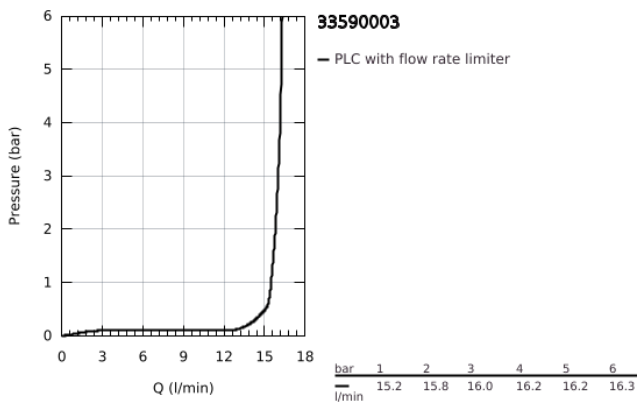

33 590 003 **EUROSTYLE SINGLE-LEVER SHOWER MIXER 1/2"**

PRODUCT DESCRIPTION

- wall mounted
- loop metal lever
- GROHE SilkMove 35 mm ceramic cartridge
- with temperature limiter
- GROHE LongLife finish
- adjustable flow rate limiter
- shower outlet 1/2" with integrated non-return valve
- covered S-unions
- metal wall escutcheons
- protected against backflow

33 590 003 EUROSTYLE SINGLE-LEVER SHOWER MIXER 1/2"

SPARE PARTS

- 1: Lever (Order-nr. 46940000)
 - 2: Cap (Order-nr. 46436000)
 - 3: Screw coupling (Order-nr. 46460000)
 - 4: Cartridge (Order-nr. 46374000)
 - 5: Non-return valve (Order-nr. 48276000)
 - 6: Screw connection 1/2" (Order-nr. 45044000)
 - 7: S-union (Order-nr. 12693000)
 - 8: Special spanner (Order-nr. 19377000)*
 - 9: Extension set 1/2", 30 mm (Order-nr. 46238000)*
- * Optional accessories