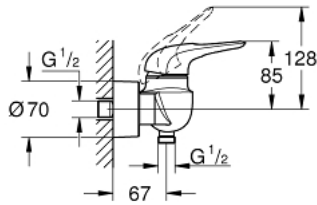

33 590 003 **EUROSTYLE SINGLE-LEVER SHOWER MIXER 1/2"**

PRODUCT DESCRIPTION

- wall mounted
- loop metal lever
- GROHE SilkMove 35 mm ceramic cartridge
- with temperature limiter
- GROHE LongLife finish
- adjustable flow rate limiter
- shower outlet 1/2" with integrated non-return valve
- covered S-unions
- metal wall escutcheons
- protected against backflow

33 590 003 EUROSTYLE SINGLE-LEVER SHOWER MIXER 1/2"

SPARE PARTS

- 1: Lever (Order-nr. 46940000)
 - 2: Cap (Order-nr. 46436000)
 - 3: Screw coupling (Order-nr. 46460000)
 - 4: Cartridge (Order-nr. 46374000)
 - 5: Non-return valve (Order-nr. 48276000)
 - 6: Screw connection 1/2" (Order-nr. 45044000)
 - 7: S-union (Order-nr. 12693000)
 - 8: Special spanner (Order-nr. 19377000)*
 - 9: Extension set 1/2", 30 mm (Order-nr. 46238000)*
- * Optional accessories