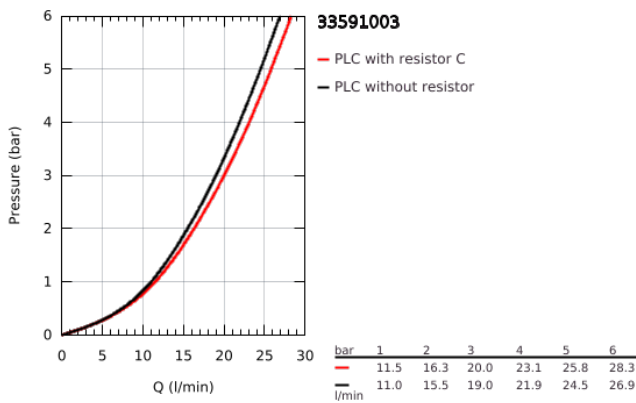

### 33 591 003 EUROSTYLE SINGLE-LEVER BATH MIXER 1/2"

#### PRODUCT DESCRIPTION

- wall mounted
- loop metal lever
- GROHE SilkMove 35 mm ceramic cartridge
- with temperature limiter
- GROHE LongLife finish
- adjustable flow rate limiter
- automatic diverter: bath/shower
- mousseur
- shower outlet 1/2" with integrated non-return valve
- covered S-unions
- metal wall escutcheons
- protected against backflow