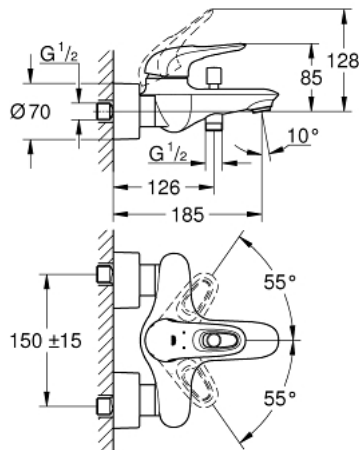

### 33 591 003 EUROSTYLE SINGLE-LEVER BATH MIXER 1/2"

#### PRODUCT DESCRIPTION

- wall mounted
- loop metal lever
- GROHE SilkMove 35 mm ceramic cartridge
- with temperature limiter
- GROHE LongLife finish
- adjustable flow rate limiter
- automatic diverter: bath/shower
- mousseur
- shower outlet 1/2" with integrated non-return valve
- covered S-unions
- metal wall escutcheons
- protected against backflow

## 33 591 003 EUROSTYLE SINGLE-LEVER BATH MIXER 1/2"

### SPARE PARTS

- 1: Lever (Order-nr. 46940000)
  - 2: Cap (Order-nr. 46436000)
  - 3: Screw coupling (Order-nr. 46460000)
  - 4: Cartridge (Order-nr. 46374000)
  - 5: Diverter knob (Order-nr. 64309000)
  - 6: Mousseur (Order-nr. 13952000)
  - 7: Diverter (Order-nr. 65655000)
  - 8: Non-return valve (Order-nr. 48276000)
  - 9: Screw connection 1/2" (Order-nr. 45044000)
  - 10: S-union (Order-nr. 12693000)
  - 11: Special spanner (Order-nr. 19377000)\*
  - 12: Extension set 1/2", 30 mm (Order-nr. 46238000)\*
- \* Optional accessories