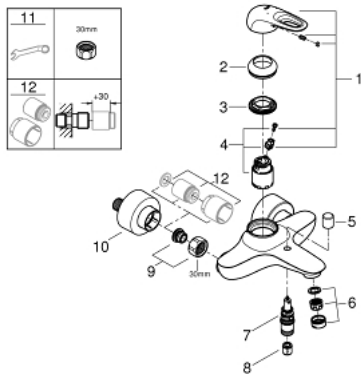

### 33 591 003 EUROSTYLE SINGLE-LEVER BATH MIXER 1/2"

#### PRODUCT DESCRIPTION

- wall mounted
- loop metal lever
- GROHE SilkMove 35 mm ceramic cartridge
- with temperature limiter
- GROHE LongLife finish
- adjustable flow rate limiter
- automatic diverter: bath/shower
- mousseur
- shower outlet 1/2" with integrated non-return valve
- covered S-unions
- metal wall escutcheons
- protected against backflow

## 33 591 003 EUROSTYLE SINGLE-LEVER BATH MIXER 1/2"

### SPARE PARTS

- 1: Lever (Order-nr. 46940000)
  - 2: Cap (Order-nr. 46436000)
  - 3: Screw coupling (Order-nr. 46460000)
  - 4: Cartridge (Order-nr. 46374000)
  - 5: Diverter knob (Order-nr. 64309000)
  - 6: Mousseur (Order-nr. 13952000)
  - 7: Diverter (Order-nr. 65655000)
  - 8: Non-return valve (Order-nr. 48276000)
  - 9: Screw connection 1/2" (Order-nr. 45044000)
  - 10: S-union (Order-nr. 12693000)
  - 11: Special spanner (Order-nr. 19377000)\*
  - 12: Extension set 1/2", 30 mm (Order-nr. 46238000)\*
- \* Optional accessories