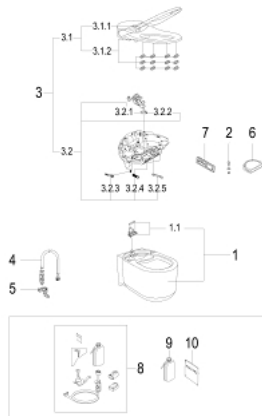

39 354 SH1 GROHE SENSIA ARENA SMART TOILET FOR CONCEALED FLUSHING CISTERNS, WALL-HUNG

SPARE PARTS

1. 1: WC-ceramic (Order-nr. 14937000)
   - 1.1: Fixing member rear (Order-nr. 14969000)
   - 2: Anti-theft screw (Order-nr. 14972000)
   - 3: E-bidet unit (Order-nr. 14976000)
   - 3.1: Cover (Order-nr. 14979000)
   - 3.1.1: WC lid (Order-nr. 14925SH0)
   - 3.1.2: WC seat (Order-nr. 14924SH0)
   - 3.2: Base plate assembly (Order-nr. 14978000)
   - 3.2.1: Spray (Order-nr. 14929000)
   - 3.2.2: Spray (Order-nr. 14928000)
   - 3.2.3: Filter (Order-nr. 14927000)
   - 3.2.4: Air filter (Order-nr. 14933000)
   - 3.2.5: Nozzle guard (Order-nr. 14930000)
   - 4: Connection hose assembly (Order-nr. 14974000)
   - 5: Hose clip (Order-nr. 14971000)
   - 6: splash protection (Order-nr. 14936000)
   - 7: Remote control (Order-nr. 14926001)
   - 7: Remote control (Order-nr. 14926002)
   - 8: Descaling kit (Order-nr. 46978001)*
   - 9: Descaler bottle (Order-nr. 46979000)*
   - 10: Descaler for shower toilet (Order-nr. 4697700M)*
2. Optional accessories