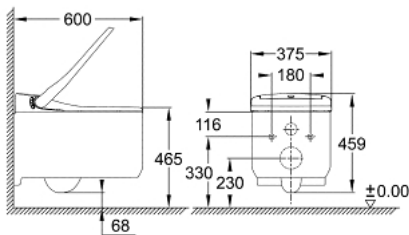

39 354 SH1 GROHE SENSA ARENA SMART TOILET FOR CONCEALED FLUSHING CISTERNS, WALL-HUNG

PRODUCT DESCRIPTION (1/2)

- GROHE Hygiene Clean: with antibacterial glazing HyperClean (SIAA Kokin Japanese standard compliant) and non-stick coating AquaCeramic
- GROHE Power Flush: rimless wash down with GROHE Triple Vortex flushing
- GROHE Skin Clean:
 - 2 dedicated adjustable spray arms (1 for anal area, 1 for front spray)
 - separate water way for front spray
 - oscillating spray (automatic forward and reverse motion of the spray)
 - pulsating spray for massage
 - adjustable spray intensity
 - automatic pre- and post-rinsing of spray nozzle with fresh water
 - integrated instant heater provides unlimited warm water
 - adjustable temperature
- Other functions
 - warm air dryer with adjustable temperature
 - odor extraction with filter
- PlasmaCluster function - ion technology
- descaling function
- Duroplast WC seat and lid with automatic opening/close function
- infra-red user detection
- seat control operation
- power switch
- inside bowl night light
- hidden water supply and power supply connections
- remote control
- smart phone app for iOS and Android
- includes:
 - noise protection sheet, mounting bases and washers
 - manual remote controller with wall-mounted holder

39 354 SH1 GROHE SENSIA ARENA SMART TOILET FOR CONCEALED FLUSHING CISTERNS, WALL-HUNG

PRODUCT DESCRIPTION (2/2)

- active carbon filter for odour absorption
- water supply connection set for concealed cistern
- nozzle guard
- cable with system plug on device
- pressure 0.05 - 1 MPa (0.5 - 10 bar)
- nominal voltage 220-240 V AC
- main frequency 50-60 Hz
- type of protection IPX4
- complies with EN 1717
- CE approved
- recommended in combination with a GROHE Rapid SLX element (1,13 m installation height)